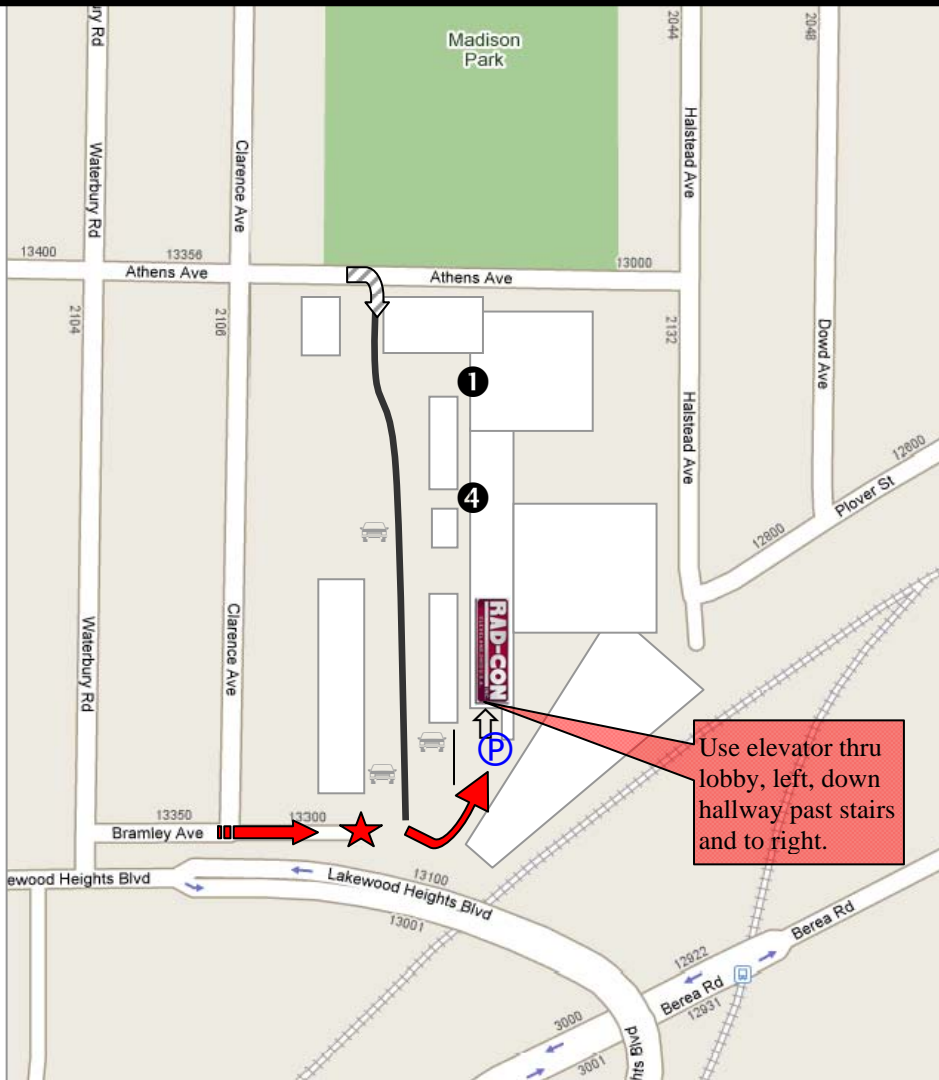

★ **GPS/Online-Maps:**

**13300 Bramley
Lakewood, OH 44107**

Alternate...
intersection of Bramley & Clarence

Phone: +1.440.871.5720

Fax: +1.216.221.1135

Email: sales@RAD-CON.com

Web: <http://www.RAD-CON.com/>

Location and Directions for the offices and warehouse of...
RAD-CON, Inc.
located in Templar Industrial Park (formerly Lake Erie Screw)

- Preferred Entrance
- Alternate Entrance
- Visitor Parking
- Overflow Parking
- Office Entrance
- Docks, #1 & Tenant
- Dock #4

RAD-CON Offices and Warehouse are located on **3rd floor**

Tips:

- From I-90 take exit for **W. 140th Street**. Eastbound from Toledo, use exit **#165**, but westbound from Cleveland use exit **#165B**.
- Take W.140th Street North to Lakewood Hts. Blvd, take **RIGHT** to go east, and at light for Waterbury, take **LEFT** and quick **RIGHT** to Bramley.